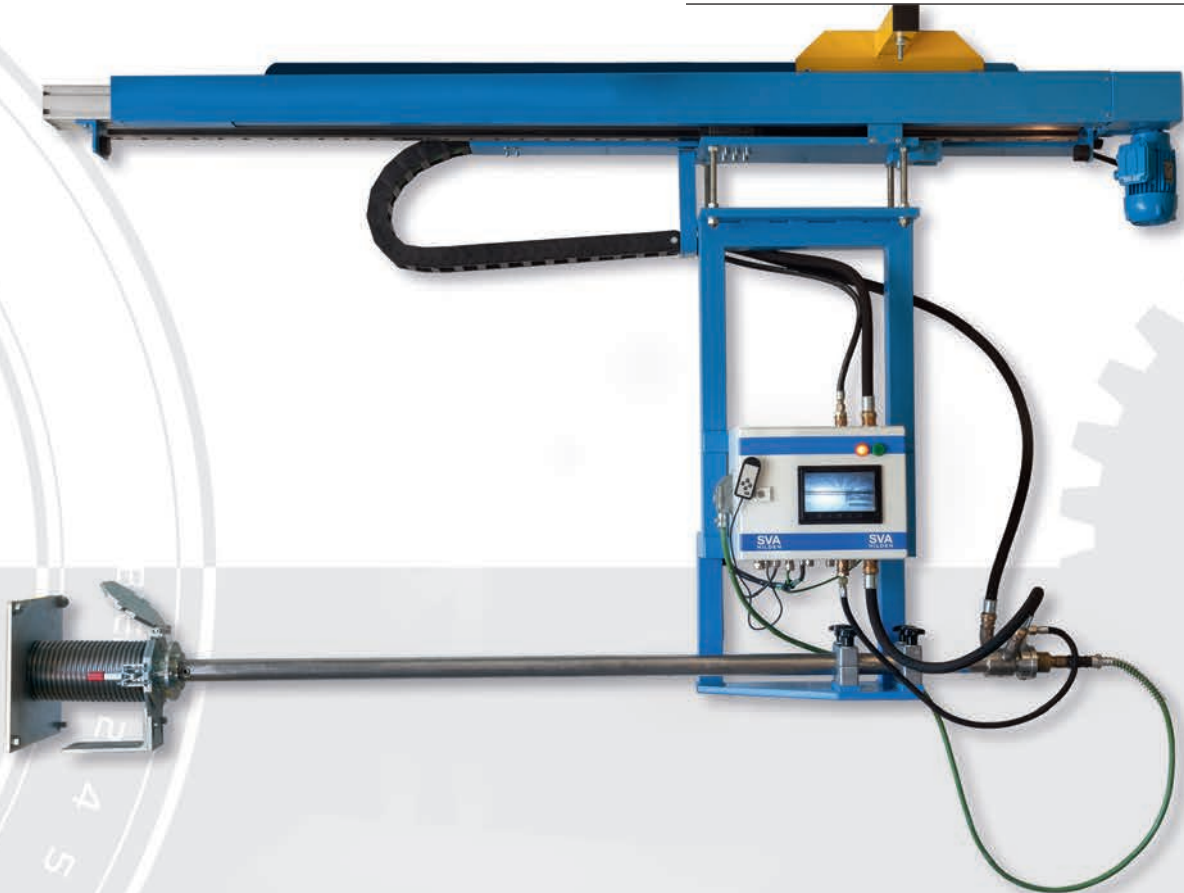

TOPROLL CAMERA SUPPORT

Automatic supporting device for installation of the top roll camera (to be mounted hanging at the tin bath).

Automatic retraction of camera by alarm signal of the sensors.

Specification

Dimension:	L 4 m B 0,6 m H as agreed
Position control system:	Optional
Temperature control system	
Remote control	
Sensors:	For water and Nitrogen

拉边机工业电视支架

用于安装拉边机照相机的自动支架

规格

尺寸：	长4米，宽0.6 高度可按要求
位置控制系统：	选项
温度控制系统	
远程控制	
传感器：	用于水和氮气

通过传感器报警信号自动回收照相机